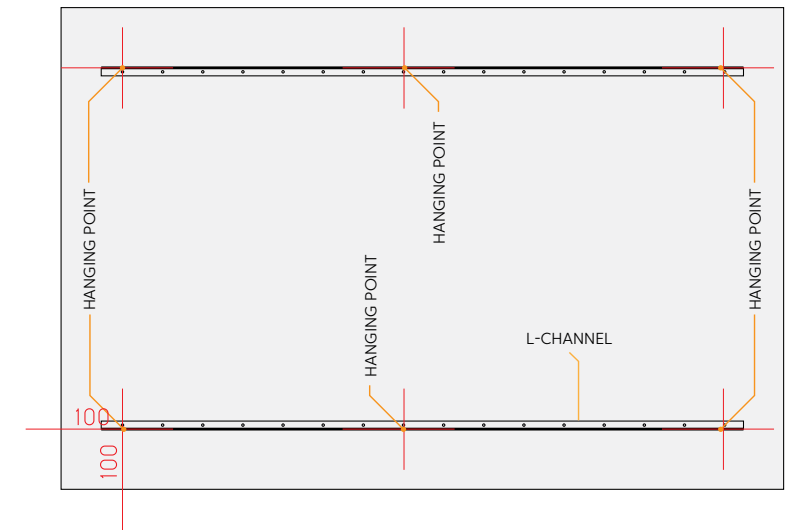

Sencha

Umber

Walnut

Available Mar 2023

Turmeric

Granite

Almond

Mounting Methods