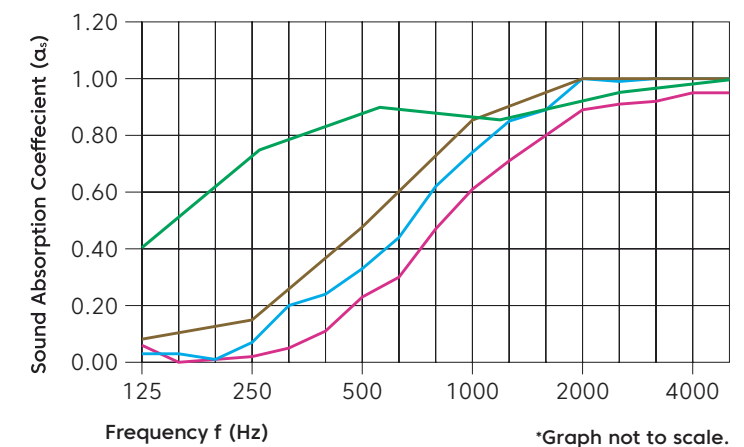

Made from 60% min. recycled content

Declare Living Building Challenge compliant

Generated using 40% solar energy

Recyclable at end-of-life

Declare.

Acoustic Performance

Sound Absorption	ASTM C423-09a
	NRC 0.45 (no air gap)
	NRC 0.54 (12mm air gap)
	NRC 0.64 (20mm air gap)
	NRC 0.85 (200mm air gap)