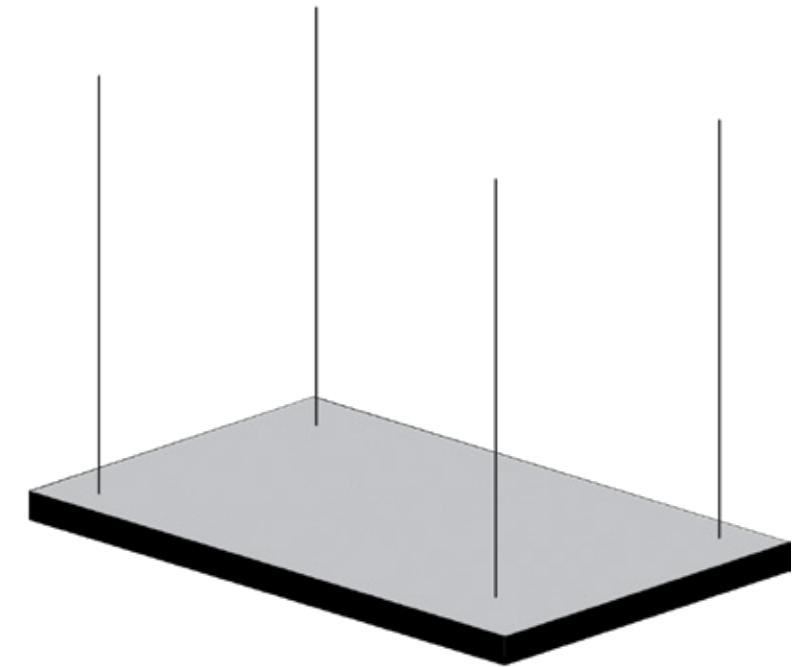

Clouds

FilaSorb™ 12

acoufelt
making quiet

Product Detail

Product	Clouds
Application	Ceiling
Composition	100% polyester
Material	FilaSorb™
Recycled Content	60% min
Dimensions	Circle – 1200 x 1200mm Hexagon – 1200 x 1385mm Rectangle – 1200 x 1800mm
Thickness	12mm +/- 10%
Qty per carton	Circle – 2 Rectangle – 1 Hexagon – 2

Designs

Circle
Dimensions
1200 x 1200mm

Hexagon
Dimensions
1200 x 1385mm

Rectangle
Dimensions
1200 x 1800mm

Colorways

Peppercorn

Lipstick Red

Carrot