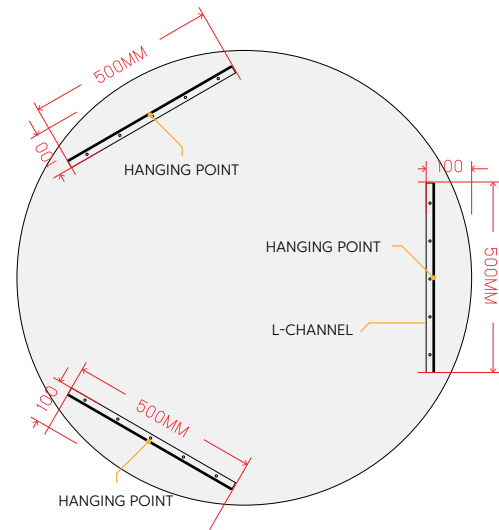

Cable gripper

Adjustable cable gripper with hook