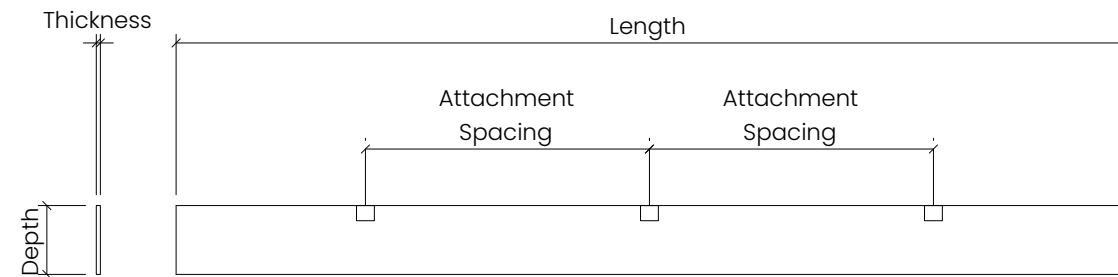

Designs

Linear

Elevation