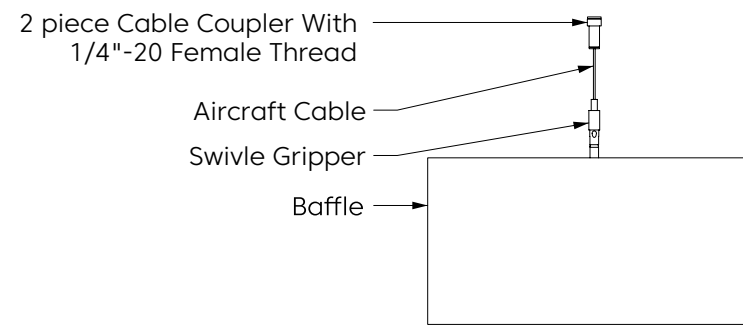

Loft

White Elm

Mounting Method

Cable

Cable To Deck

Cable To T Grid

Cable To Unistrut

Swivel Cable To Deck

Magnet To T Grid

Mounting Method

Cable

Cable To Deck

Cable To T Grid

Cable To Unistrut

Swivel Cable To Deck

Magnet To T Grid