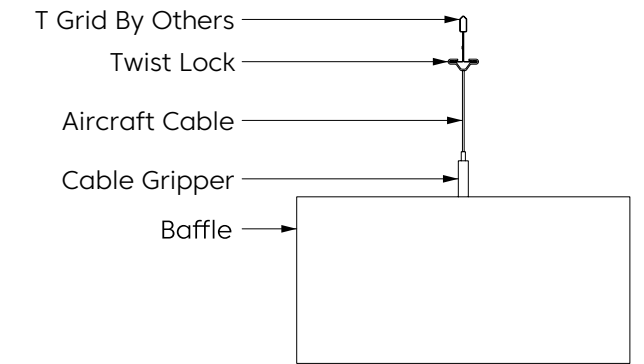

Loft

White Elm

Mounting Method

Cable

Cable To Deck

Cable To T Grid

Cable To Unistrut

Swivel Cable To Deck

Magnet To T Grid

Mounting Method

Cable

Cable To Deck

Cable To T Grid

Cable To Unistrut

Swivel Cable To Deck

Magnet To T Grid