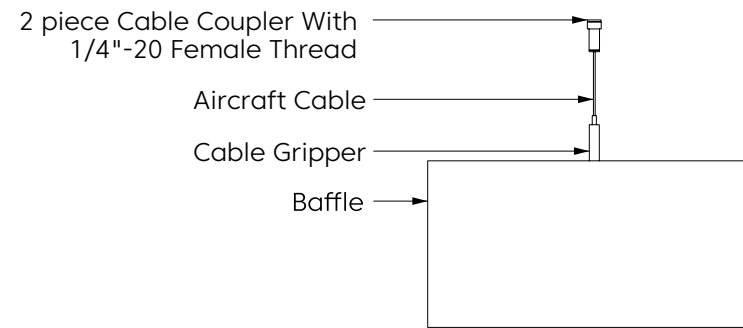

Loft

White Elm

Mounting Method

Cable

Cable To Deck

Cable To T Grid

Cable To Unistrut

Swivel Cable To Deck

Magnet To T Grid

Mounting Method

Cable

Cable To Deck

Cable To T Grid

Cable To Unistrut

Swivel Cable To Deck

Magnet To T Grid