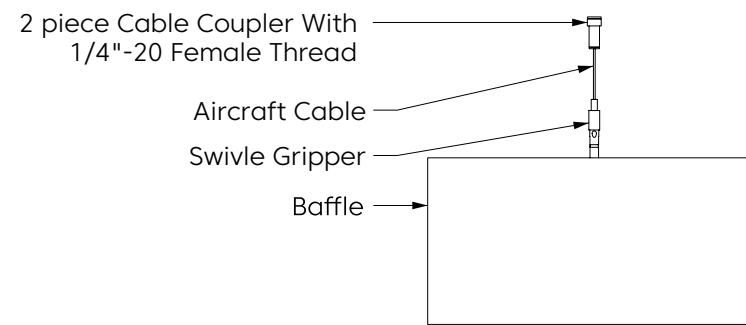

Loft

White Elm

Mounting Method

Cable

Cable To Deck

Cable To T Grid

Cable To Unistrut

Swivel Cable To Deck

Magnet To T Grid

Mounting Method

Cable

Cable To Deck

Cable To T Grid

Cable To Unistrut

Swivel Cable To Deck

Magnet To T Grid