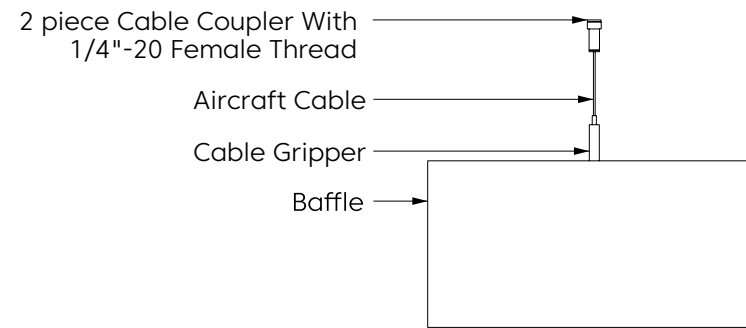

Loft

White Elm

Mounting Method

Cable

Cable To Deck

Cable To T Grid

Cable To Unistrut

Swivel Cable To Deck

Magnet To T Grid

Mounting Method

Cable

Cable To Deck

Cable To T Grid

Cable To Unistrut

Swivel Cable To Deck

Magnet To T Grid