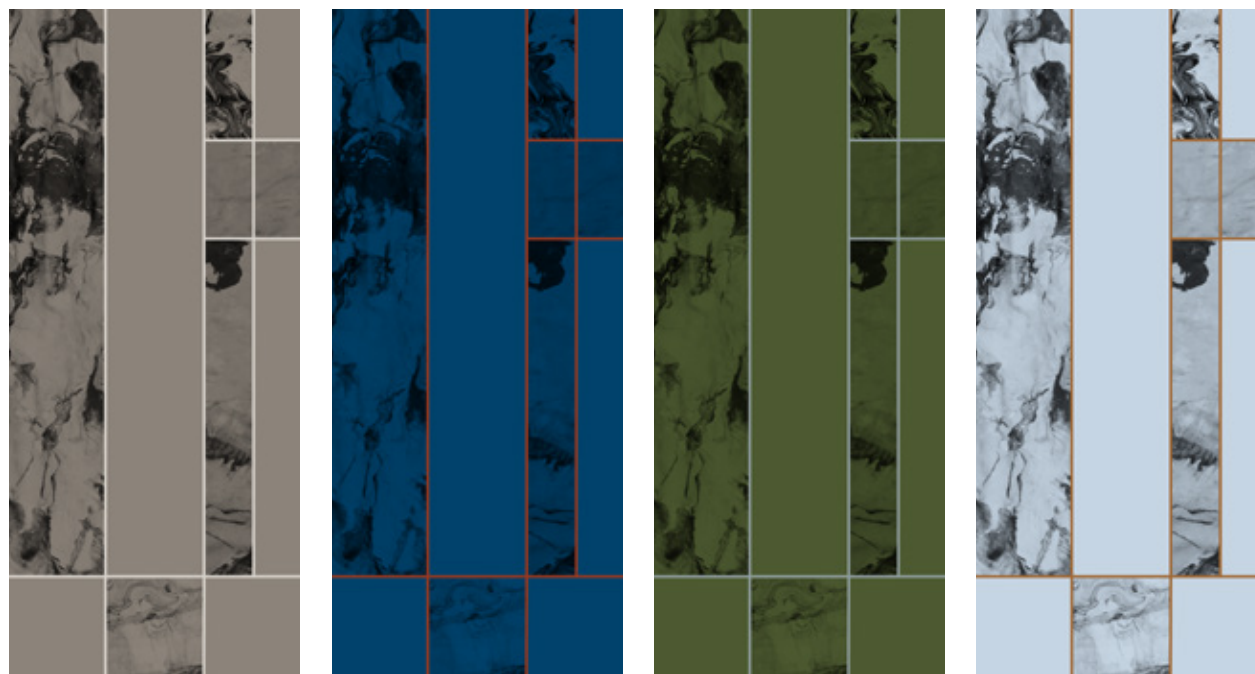

Bluff

Sea

Forest

Sky