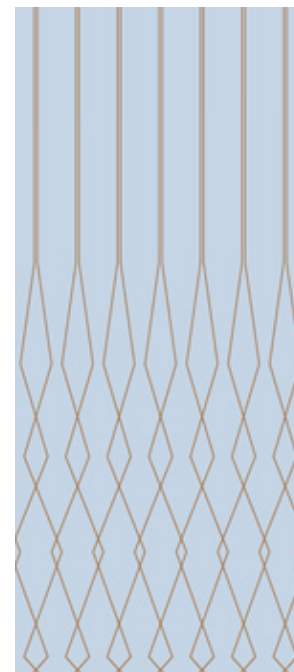

Stone

Sand

Bluff

Sea

Forest

Sky

Horizontal install

Vertical install
(180° turn)

Louis – Colourways

Mist

Fog

Storm

Stone

Sand

Bluff

Sea