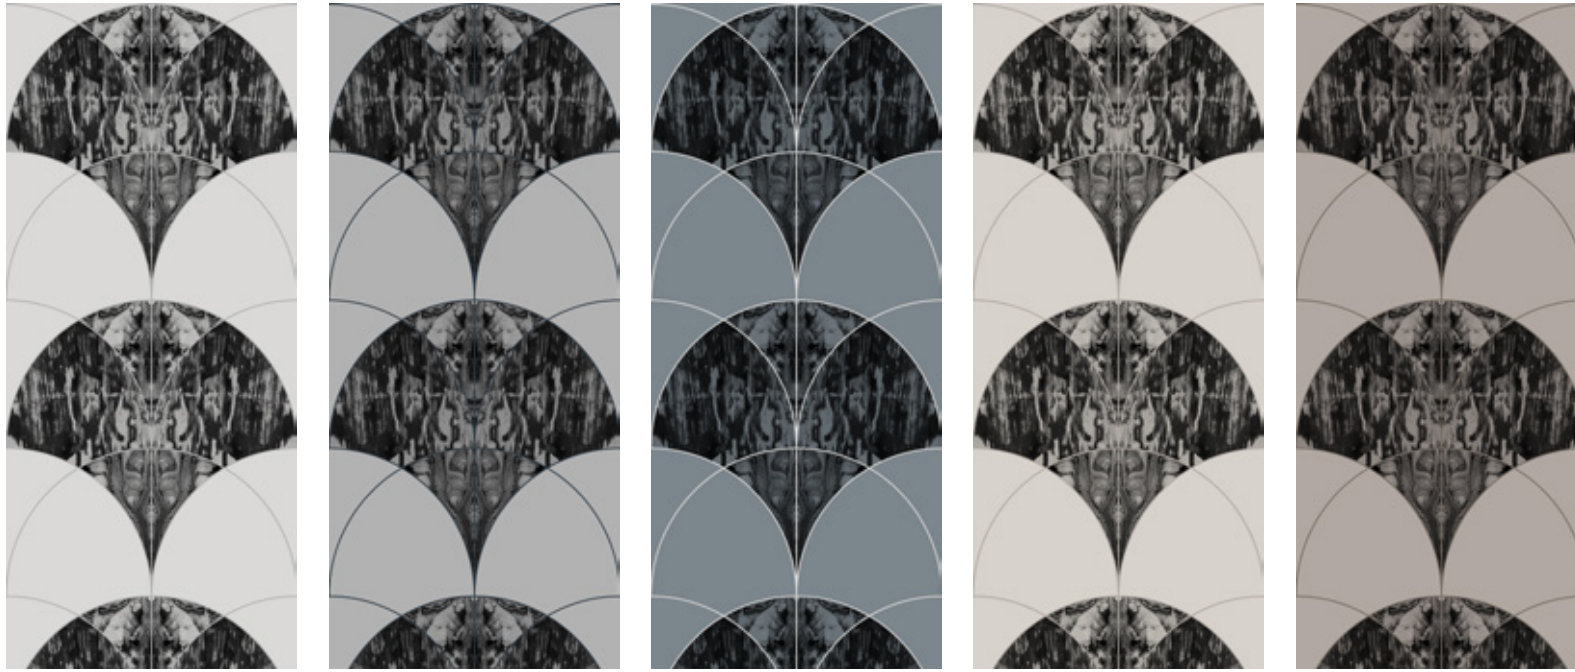

Stone

Sand

Bluff

Sea

Forest

Sky

Horizontal install

Vertical install
(180° turn)

Florence – Colourways

Mist

Fog

Storm

Stone

Sand

Bluff

Sea