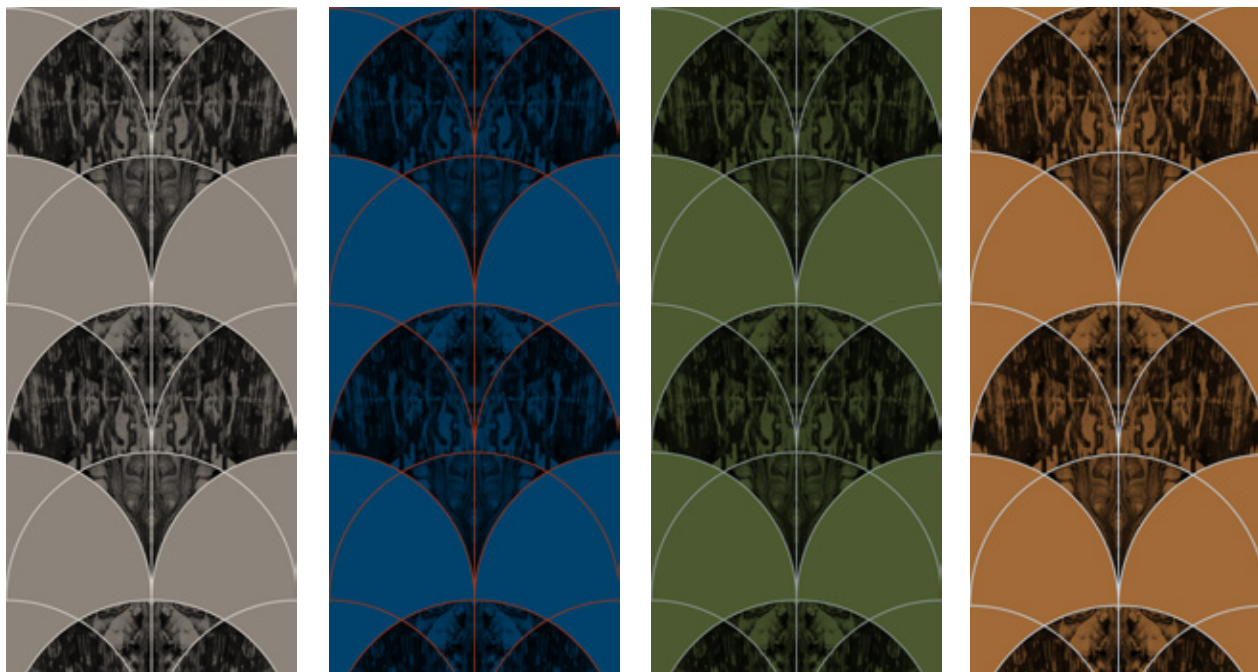

Florence – Colourways

Mist

Fog

Storm

Stone

Sand

Bluff

Sea