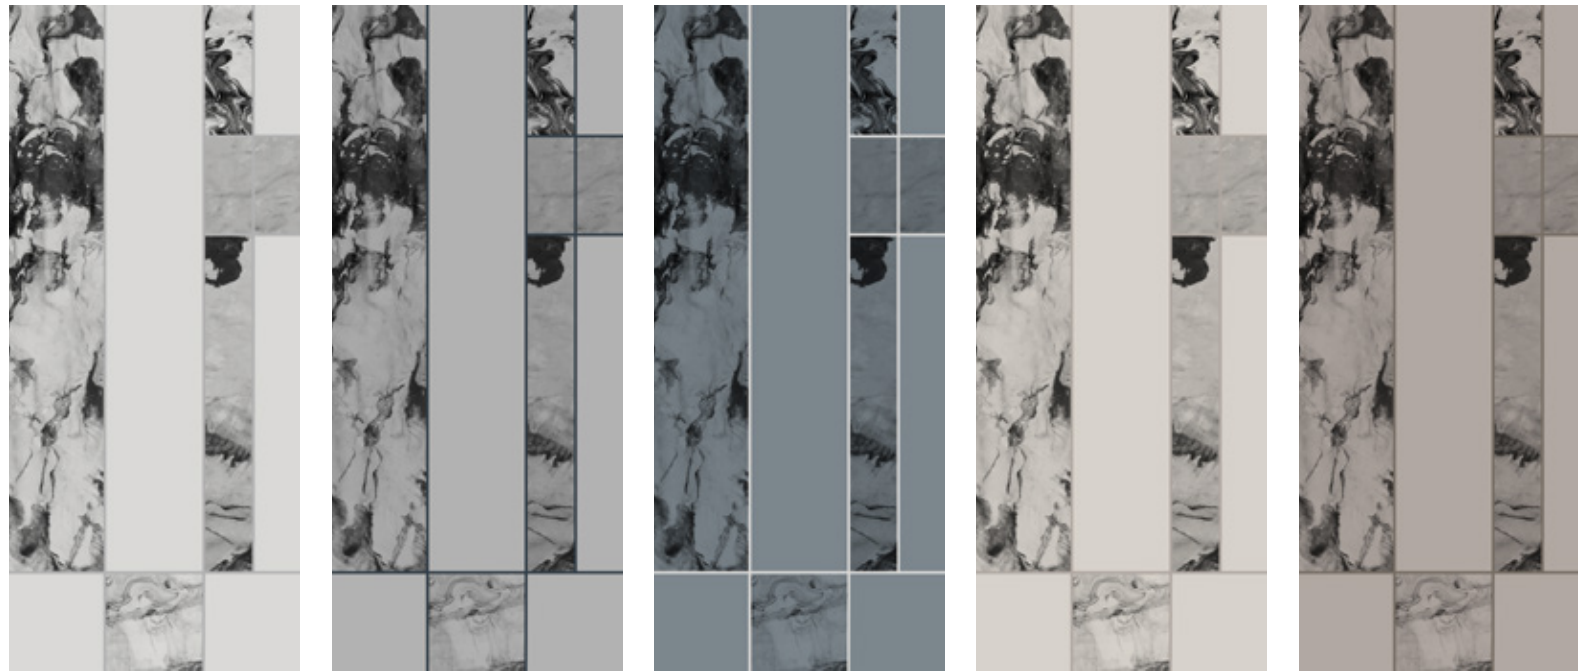

Forest

Sky

Horizontal install

Vertical install
(180° CCW turn)

Ludwig – Colourways

Mist

Fog

Storm