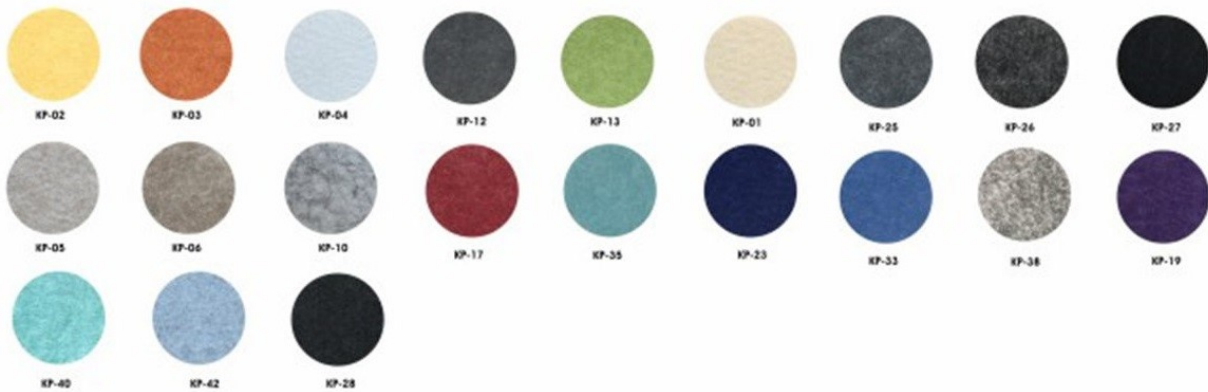

**Colour Range**

**12mm Colour Chart**

**24mm Colour Chart**

**Acoustiscreen Polyester Acoustic Panels** are designed to provide maximum decorative design flexibility while at the same time significantly improving the sound quality of internal spaces by minimising reverberation. The Acoustiscreen range provides both colour and acoustic control and offers the advantage of creating additional pinable space. Our polyester panels are ideal for absorbing the sound in classrooms, commercial premises and multipurpose rooms.