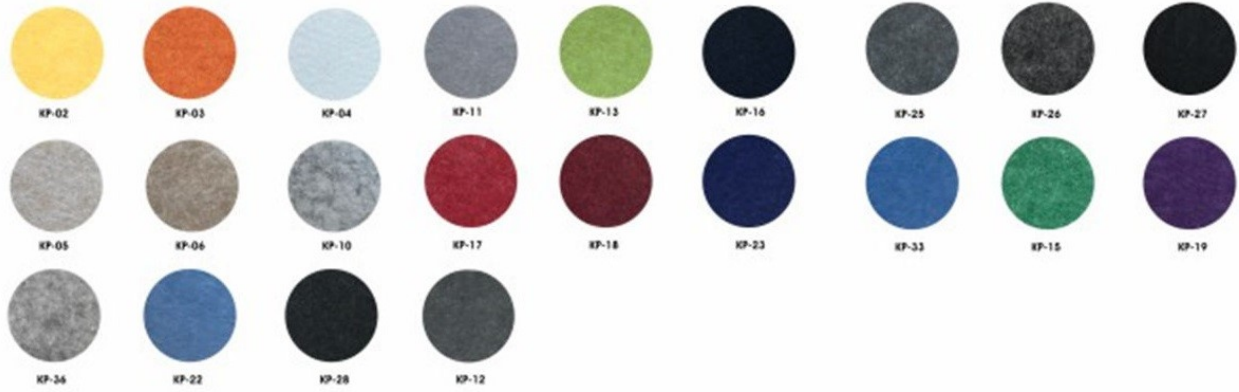

**Colour Range**

**12mm Colour Chart**

**24mm Colour Chart**

**Acoustiscreen Polyester Acoustic Panels** are designed to provide maximum decorative design flexibility while at the same time significantly improving the sound quality of internal spaces by minimising reverberation. The Acoustiscreen range provides both colour and acoustic control and offers the advantage of creating additional pinable space. Our polyester panels are ideal for absorbing the sound in classrooms, commercial premises and multipurpose rooms.