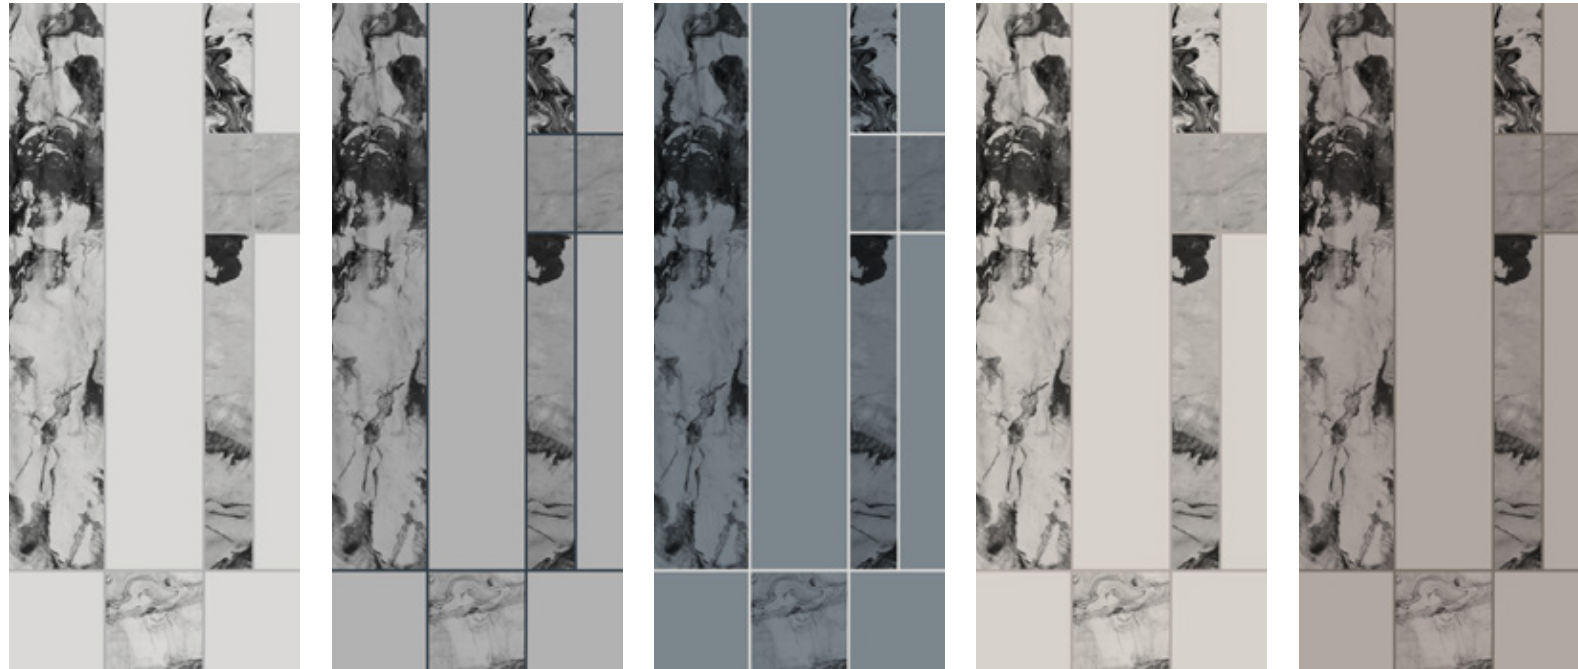

Forest

Sky

Horizontal install

Vertical install
(180° CCW turn)

Ludwig – Colourways

Mist

Fog

Storm