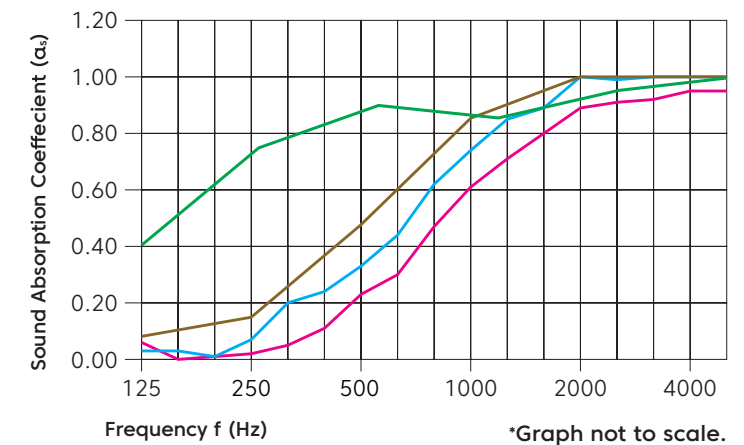

Made from 60% min. recycled content

Declare Living Building Challenge compliant

Generated using 40% solar energy

Recyclable at end-of-life

Declare.

Acoustic Performance

Sound Absorption	ASTM C423-09a
	NRC 0.45 (no air gap)
	NRC 0.54 (12mm air gap)
	NRC 0.64 (20mm air gap)
	NRC 0.85 (200mm air gap)