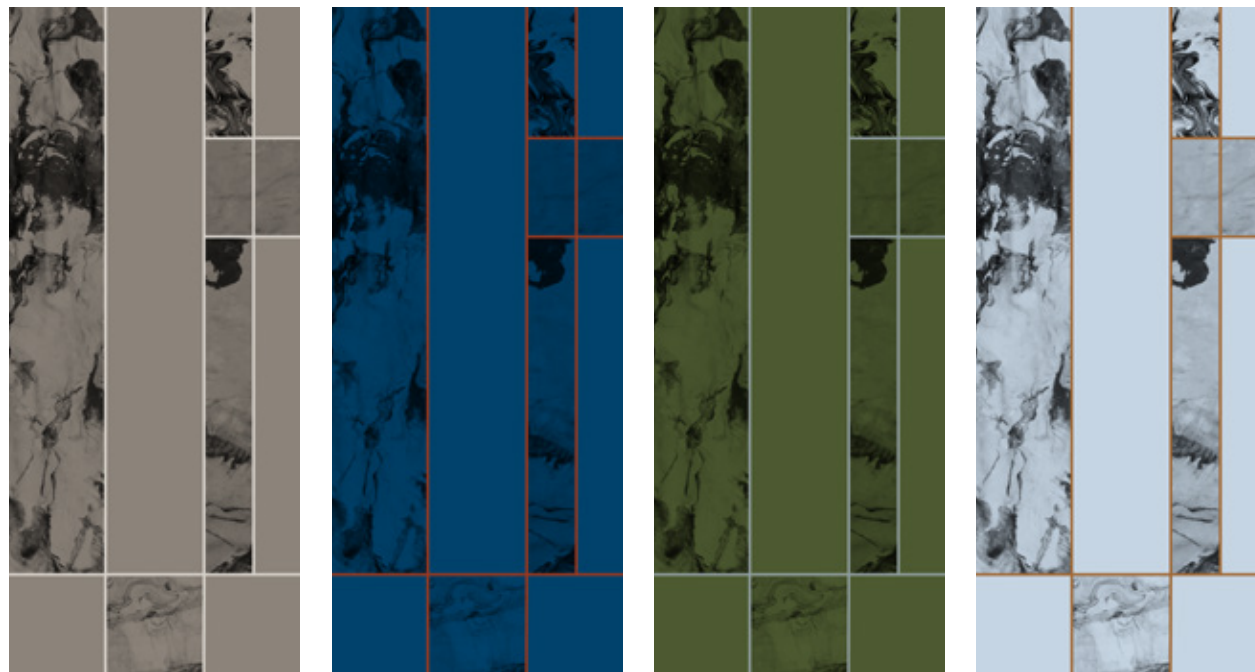

Bluff

Sea

Forest

Sky