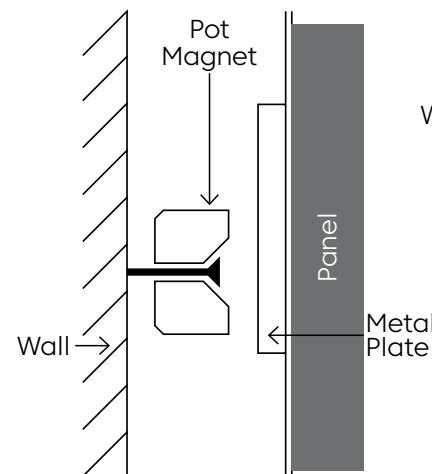

Forest

Sky

Horizontal install

Vertical install
(180° turn)

Mounting Methods

Adhesive Backing

Constructive Adhesive

Z-Clip Mount

Pot Magnet Install

Wall Pot Magnet Install Metal Plate

Wall Pot Magnet Install L Plate + Metal Plate

L Plate Wall + Metal Plate Configuration

○ L Metal Plate × Metal Plate