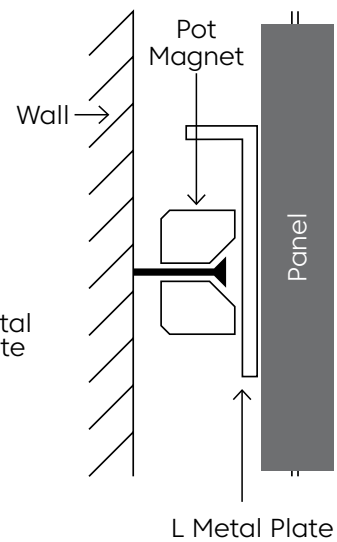

Forest

Sky

Horizontal install

Vertical install
(180° turn)

Mounting Methods

Adhesive Backing

Constructive Adhesive

Z-Clip Mount

Pot Magnet Install

Wall Pot Magnet Install Metal Plate

Wall Pot Magnet Install L Plate + Metal Plate

L Plate Wall + Metal Plate Configuration

○ L Metal Plate × Metal Plate