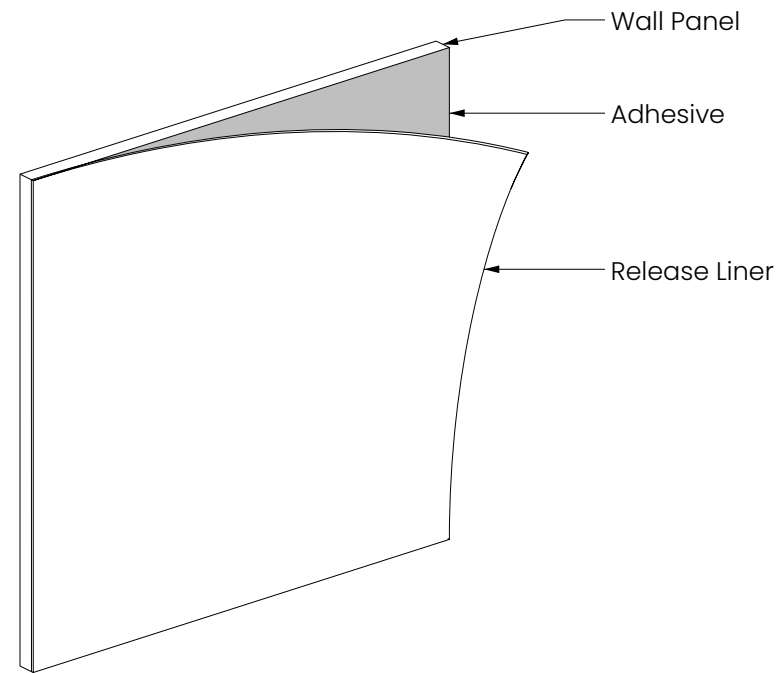

Forest

Sky

Horizontal install

Vertical install
(180° turn)

Mounting Methods

Adhesive Backing

Constructive Adhesive

Z-Clip Mount

Pot Magnet Install

Wall Pot Magnet Install Metal Plate

Wall Pot Magnet Install L Plate + Metal Plate

L Plate Wall + Metal Plate Configuration

○ L Metal Plate × Metal Plate