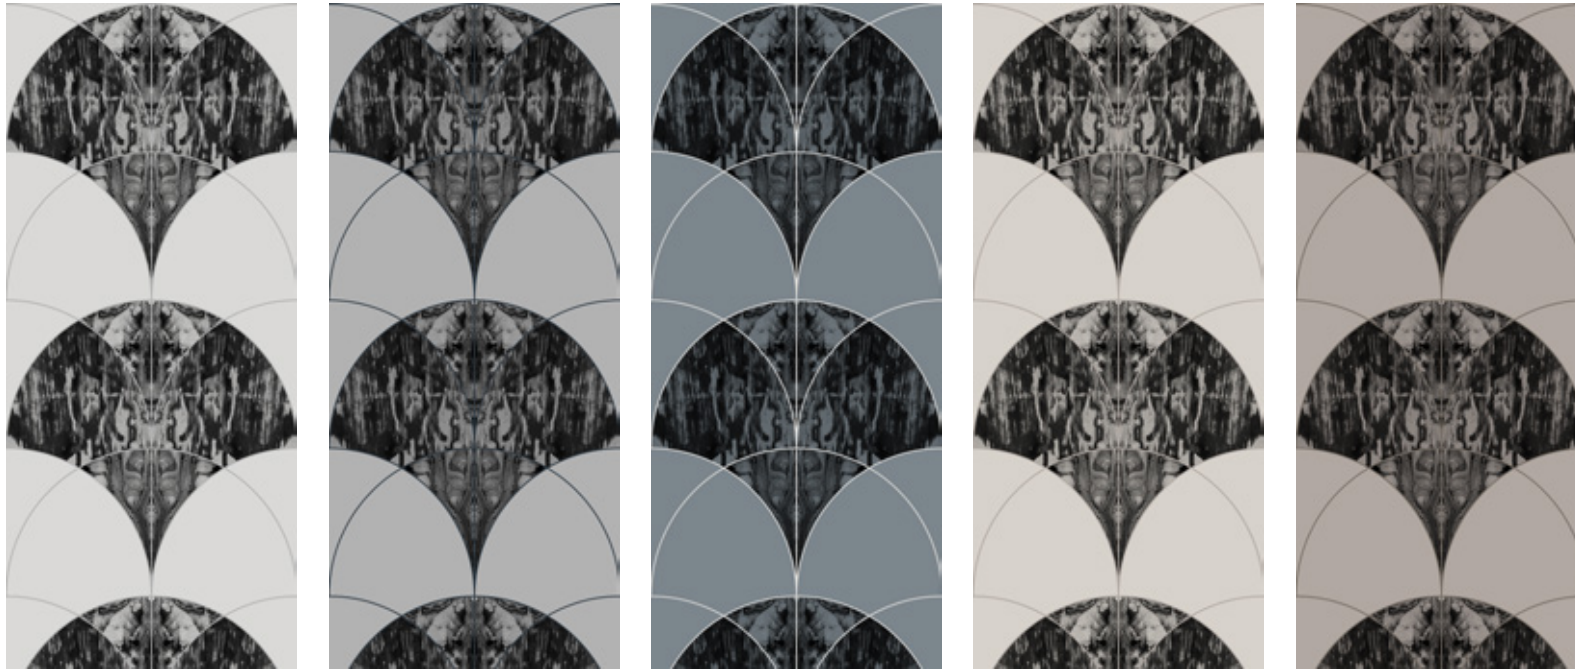

Florence – Colourways

Mist

Fog

Storm

Stone

Sand