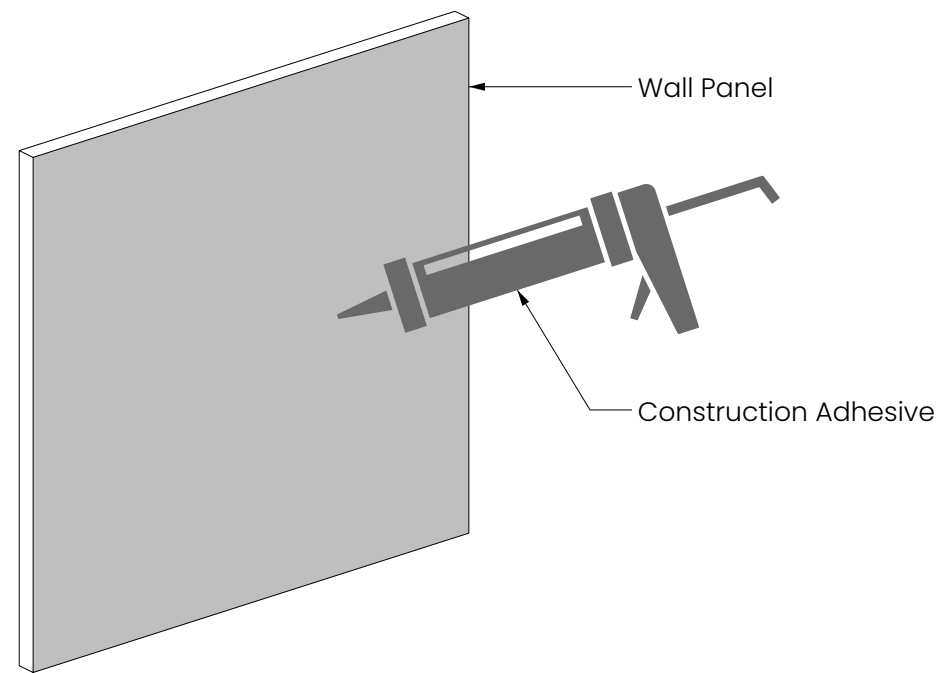

Forest

Sky

Horizontal install

Vertical install
(180° turn)

Mounting Methods

Adhesive Backing

Constructive Adhesive

Z-Clip Mount

Pot Magnet Install

Wall Pot Magnet Install Metal Plate

Wall Pot Magnet Install L Plate + Metal Plate

L Plate Wall + Metal Plate Configuration

○ L Metal Plate × Metal Plate