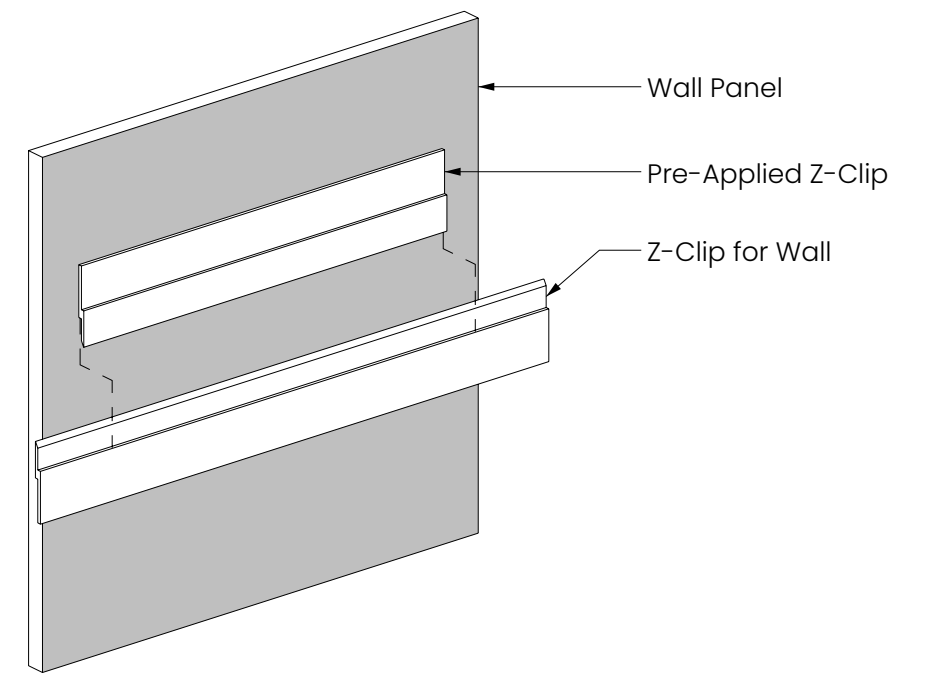

Forest

Sky

Horizontal install

Vertical install
(180° turn)

Mounting Methods

Adhesive Backing

Constructive Adhesive

Z-Clip Mount

Pot Magnet Install

Wall Pot Magnet Install Metal Plate

Wall Pot Magnet Install L Plate + Metal Plate

L Plate Wall + Metal Plate Configuration

○ L Metal Plate × Metal Plate